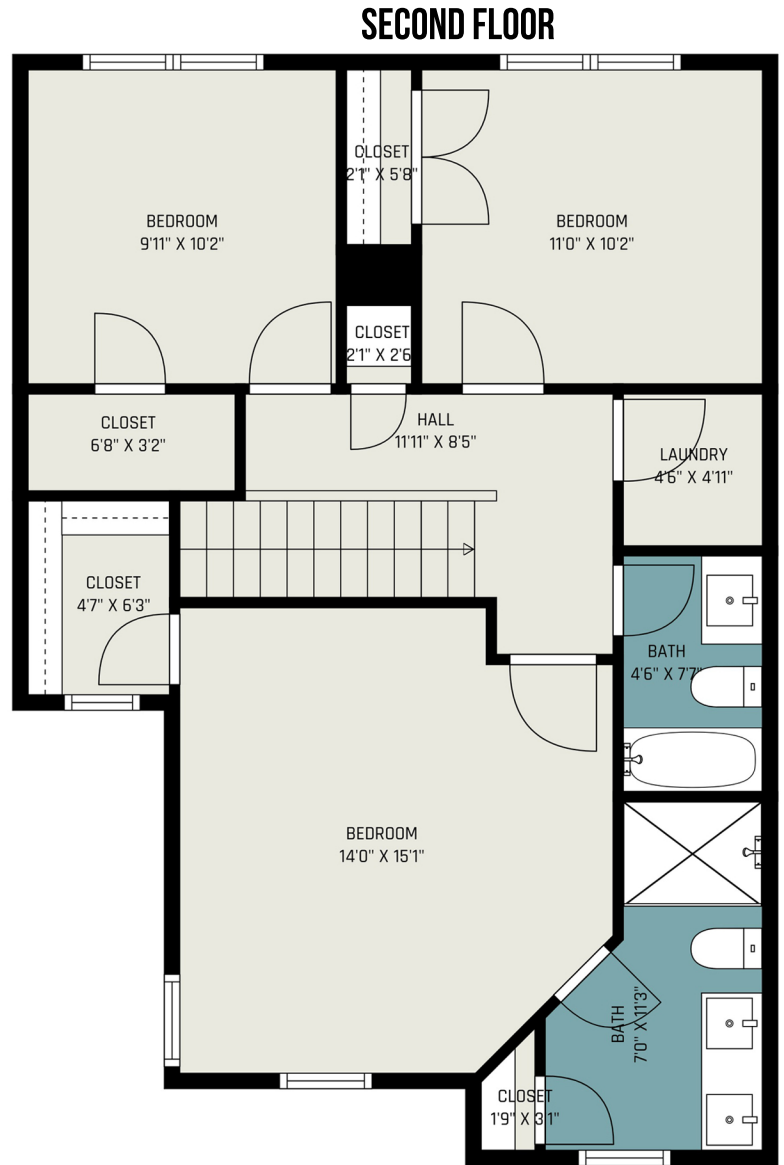

205 TUSCANY CIRCLE

Gross Living Area-1428 Sq Ft

Non- Living Area-498 Sq Ft

Area Calculation Summary

Gross Living Area	
Calculation Details	
First Floor	625 Sq Ft
Second Floor	803 Sq Ft
Total Living	1428 Sq Ft
Non-Living Area	
2 Car Attached	398 Sq Ft
Concrete Patio	100 Sq Ft
Total Non- Living Area	498 Sq Ft