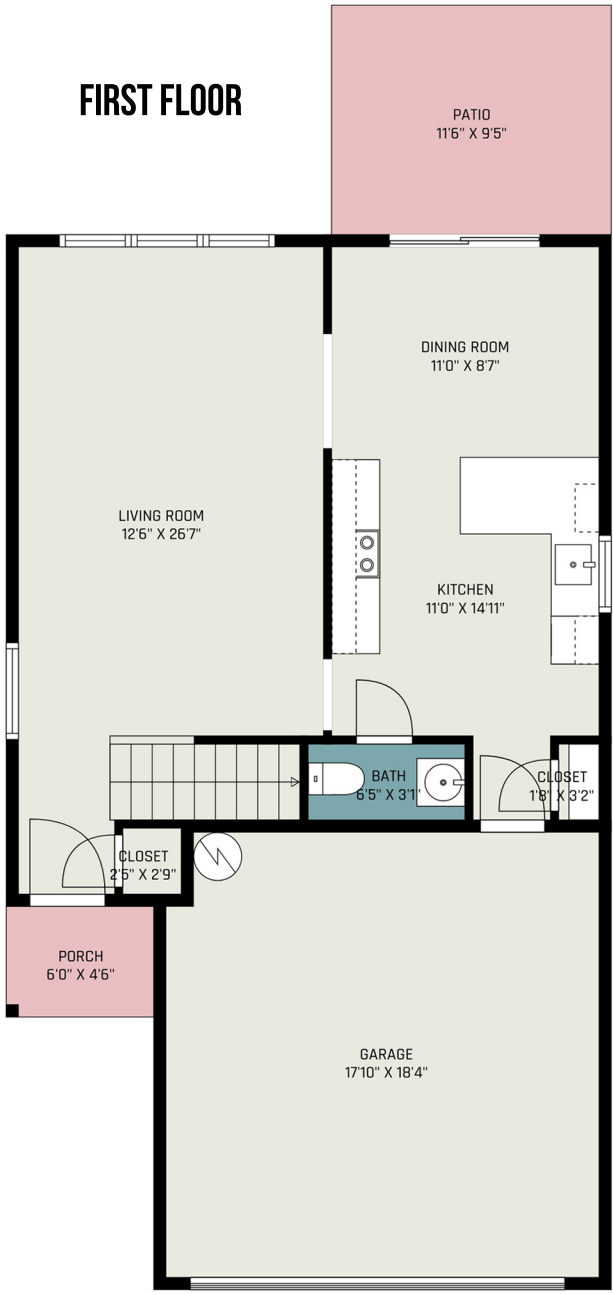

205 TUSCANY CIRCLE

Gross Living Area-1428 Sq Ft

Non- Living Area-498 Sq Ft

Area Calculation Summary

Gross Living Area	
Calculation Details	
First Floor	625 Sq Ft
Second Floor	803 Sq Ft
Total Living	1428 Sq Ft
Non-Living Area	
2 Car Attached	398 Sq Ft
Concrete Patio	100 Sq Ft
Total Non- Living Area	498 Sq Ft