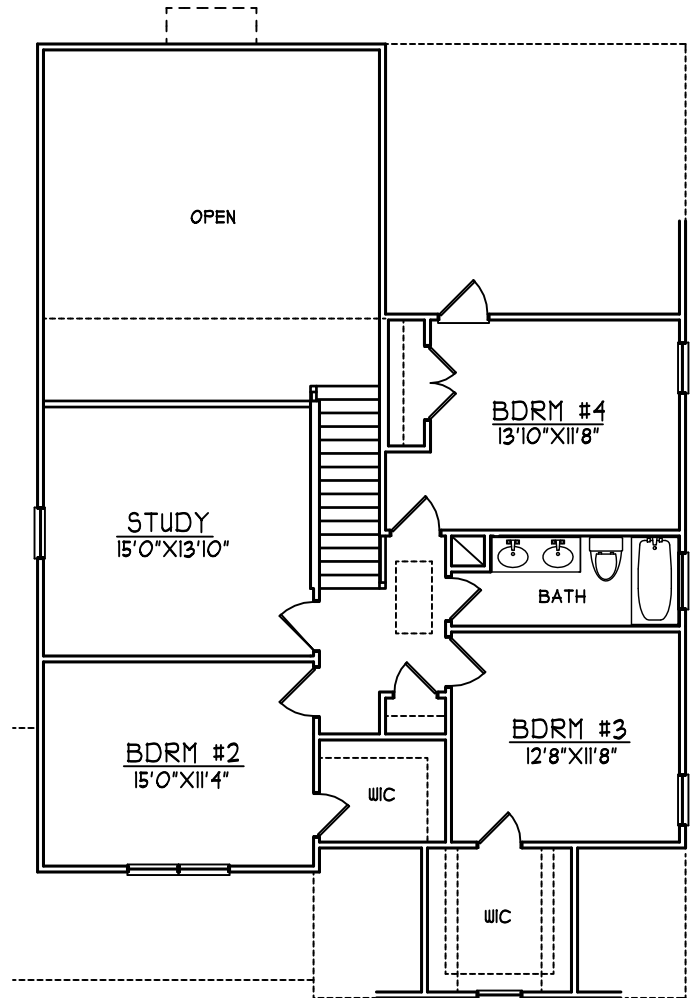

# THE CAMDEN

#2419

SQUARE FOOTAGE	
FIRST FLOOR	= 1381
SECOND FLOOR	= 1032
DBL. CAR GARAGE	= 423
SINGL. CAR GARAGE	= 423
WIDTH	= 42'-0"
DEPTH	= 61'-0"