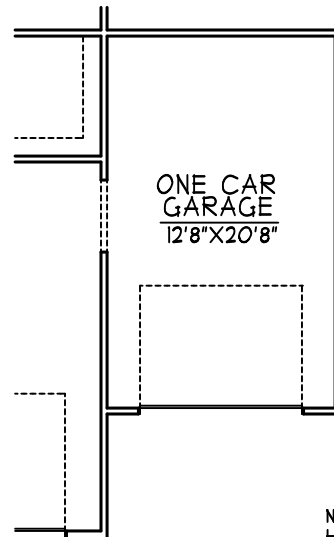

# THE CAMDEN

#2419

SQUARE FOOTAGE	
FIRST FLOOR	= 1381
SECOND FLOOR	= 1032
DBL. CAR GARAGE	= 423
SINGL. CAR GARAGE	= 423
WIDTH	= 42'-0"
DEPTH	= 61'-0"