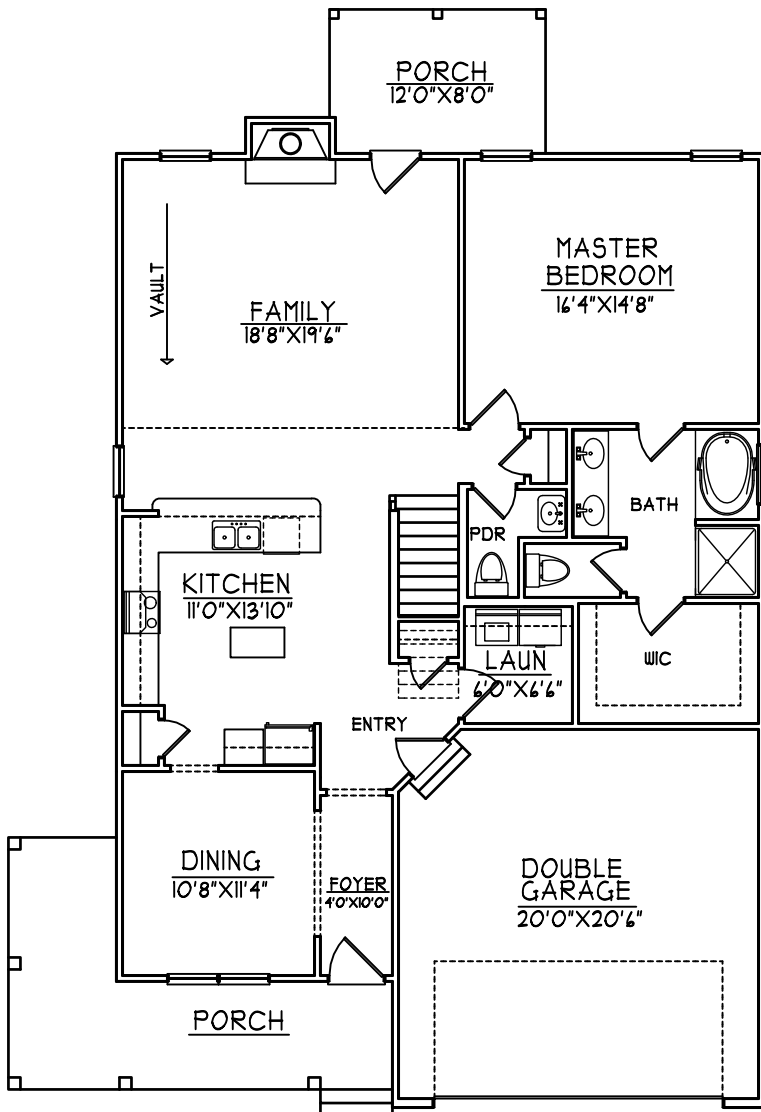

# THE CAMDEN

#2419

SQUARE FOOTAGE	
FIRST FLOOR	= 1381
SECOND FLOOR	= 1032
DBL. CAR GARAGE	= 423
SINGL. CAR GARAGE	= 423
WIDTH	= 42'-0"
DEPTH	= 61'-0"